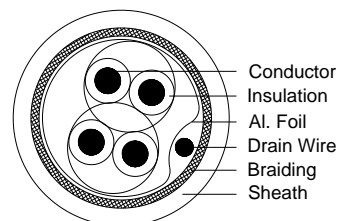

## Part No: MCP2BFS

Data Cable

Description	Stranded 24AWG (7/0.2mm) TACW, 2 Pairs, PP Insulated, Aluminium Polyester Tape Overall Screen, TACW 24AWG (7/0.2mm) Drain Wire, 79% TACW Braiding PVC Sheath.
Applicable Standards	AS/CA S-008, AS 1049
Suitable Applications	Used for interconnecting analog audio signals including microphone, line level and speakers to amplifiers, audio switches and consoles.

### Cable Construction Drawing

### Cable Construction Relative Parts

Sheath	Material : PVC Colour : Agate Grey(RAL 7046) Nominal Thickness (mm) : 0.8 Nominal OD (mm) : 5.7
--------	--