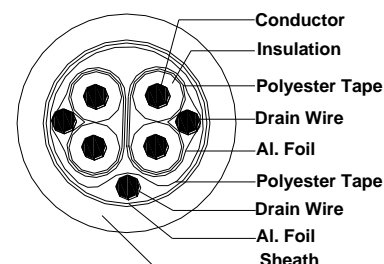

## Part No: MCP2ISCSGY

Data Cable

Description	Stranded 24AWG (7/0.2mm) TACW, 2 Pairs, PP Insulated, Aluminium Polyester Tape Pair & Overall Screen, TACW 24AWG (7/0.2mm) Drain Wire, PVC Sheath.
Applicable Standards	AS/CA S-008, UL758, AS 1049
Suitable Applications	Used as signal transmission and connection of checking appliances of distrib system, computer system.

### Cable Construction Drawing

### Cable Construction Relative Parts