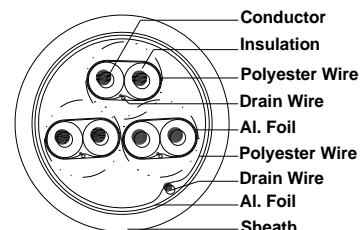

garland
cables

pro series

Industrial / Power / Data / Security / Fibre

Garland's Pro Series range is the experts' choice for high quality cables.

Data Cable

Part No: MCP31SCSGY

Description	Stranded 24AWG (7/0.2mm) TACW, 3 Pairs, PP Insulated, Aluminium Polyester Tape Pair & Overall Screen, TACW 24AWG (7/0.2mm) Drain Wire, PVC Sheath.
Applicable Standards	AS/CA S-008, UL758, AS 1049
Suitable Applications	Used as signal transmission and connection of checking appliances of distribution system, computer system.

Cable Construction Drawing

Cable Construction Relative Parts

Cable Description

Conductor	AWG	Standing	Area(mm ²)	Diameter(mm)	Material
	24	7/0.20	0.22	0.60	TACW
Insulation	Pairs : 3		Material : Polypropylene		
	Material :		Colour : Blue/White, Orange/White, Green/White		
	Nominal Thickness (mm) :		Nominal OD (mm) : 1.2		
Pair Screen	Material : Al. Polyester Tape			Coverage : 100%	
Overall Screen	Material : Al. Polyester Tape			Coverage : 100%	

Drain Wire	AWG	Standing	Area(mm ²)	Diameter(mm)	Material
	24	7/0.20	0.22	0.60	TACW
Sheath	Material : PVC Colour : Agate Grey (RAL 7046) Nominal Thickness (mm) : 0.65 Nominal OD (mm) : 6.6				

Electrical Properties