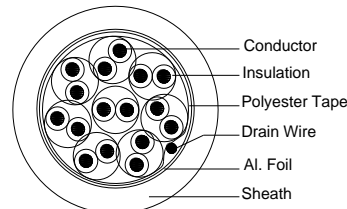

garland
cables

pro series

Industrial / Power / Data / Security / Fibre

Garland's Pro Series range is the experts' choice for high quality cables.

Part No: MCP7038S

Description	Stranded 20AWG PACW, 8 Twisted Pairs, V-90HT PVC Insulated, Aluminium Polyester Tape Overall Screen, TACW 22AWG Drain Wire, 5V-90 PVC Sheath.
Applicable Standards	AS/NZS 1125 , AS/NZS 3808 , IEC60332-1
Suitable Applications	Instrument and control cable for use in industrial applications including the interconnection of signals between cabinets, consoles, sensors and display panels. Can also be used for carrying low bit rate data signals.
Not suitable for direct connection to mains voltages.	

Instrumentation Cable

Cable Construction Drawing

Cable Construction Relative Parts

Cable Description

Conductor	AWG	Standing	Area(mm ²)	Diameter(mm)	Material
	20	7/0.30	0.5	0.91	PACW
Insulation	Pair : 8 Material : V-90HT PVC Colour : Black & White wires form a Pair. Pair nos. printed on each pair for identification Nominal Thickness (mm) : 0.3 Nominal OD (mm) : 1.6				
Screen	Material: Al. Polyester Tape		Coverage: 100%		
Drain Wire	AWG	Standing	Area(mm ²)	Diameter(mm)	Material
	22	7/0.25	0.34	0.75	TACW

Sheath	Material : Colour : Nominal Thickness (mm) : Nominal OD (mm) :	V-90HT PVC Black 1.3 12
--------	---	----------------------------------

Electrical Properties

Max. Conductor DC Resistance @ 20°C	38.4Ω/km
Min. Impedance @ 1KHz	380ohm
Max. Capacitance Core to Core @ 1KHz	85pF/m
Max. Inductance @ 1KHz	1.1μH/m
Max. Current Rating	3A
Suggest Voltage Rating	110a.c /150d.c